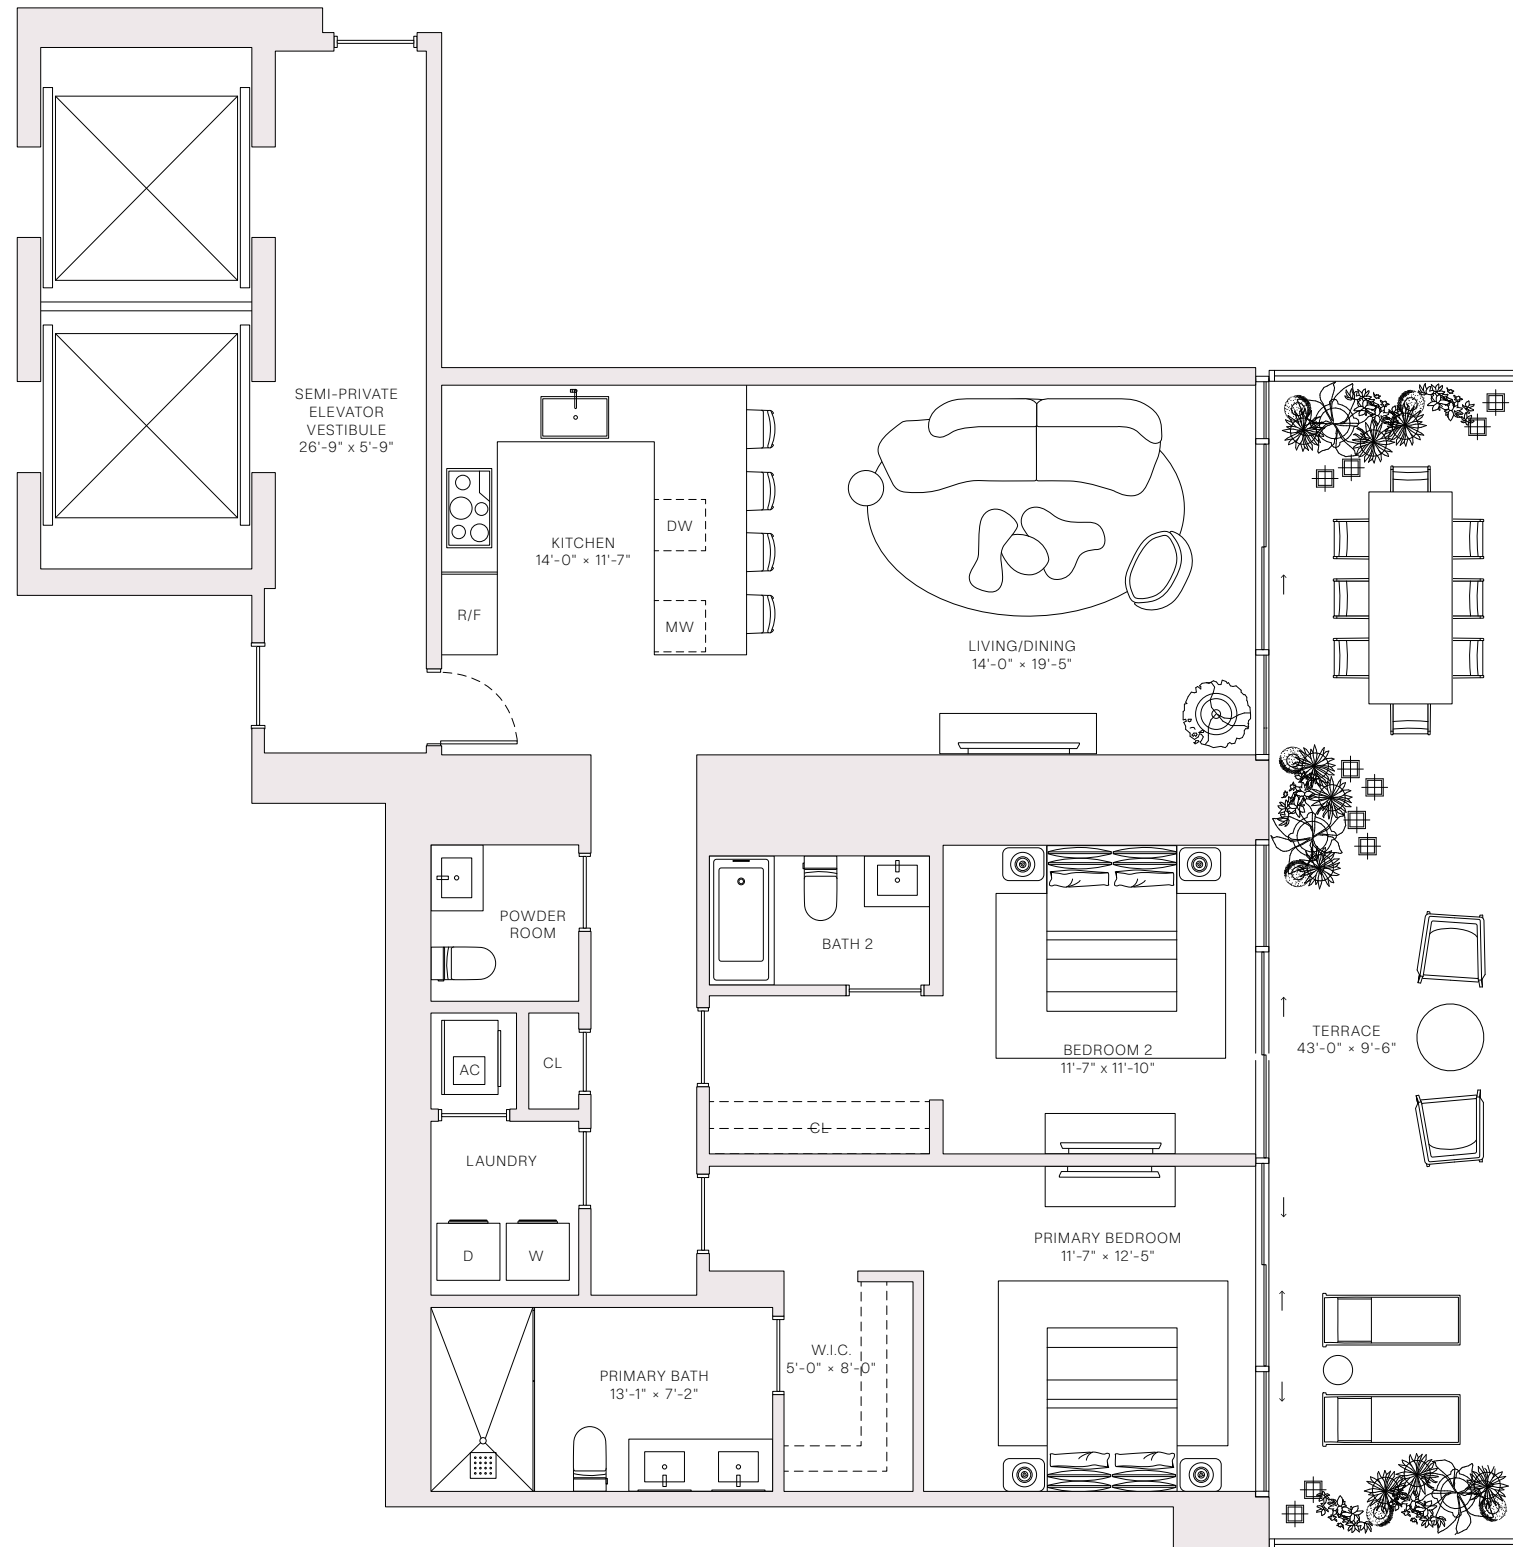

JEAN-GEORGES
 MIAMI TROPIC
 ART · DESIGN · FRIENDS
 FOOD · CULTURE
 RESIDENCES

TASTE IS EVERYTHING

RESIDENCE 02B

LEVELS 9-19

- 2 BEDROOMS
- 2 BATHROOMS
- POWDER ROOM
- PRIVATE TERRACE
- SEMI-PRIVATE ELEVATOR

TOTAL
 1,759 SQ FT | 163 SQ M

INTERIOR
 1,414 SQ FT | 131 SQ M

OUTDOOR LIVING
 345 SQ FT | 32 SQ M

TERRACE LINEAR LENGTH
 43 FT | 13 M

MIAMI DESIGN DISTRICT

CITYSCAPE

NE 1ST AVE

BAY VIEWS

WYNWOOD

BAY VIEWS